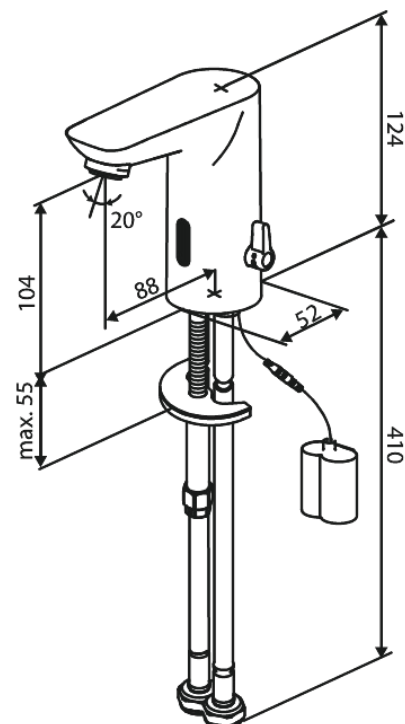

Product features

FM Mattsson Denmark ApS
Hvidkærvej 48, 5250 Odense SV, DK-56416218

+45 88 33 00 34 damixa-international@fmmattsongroup.com

Mere information på damixa.com

damixa